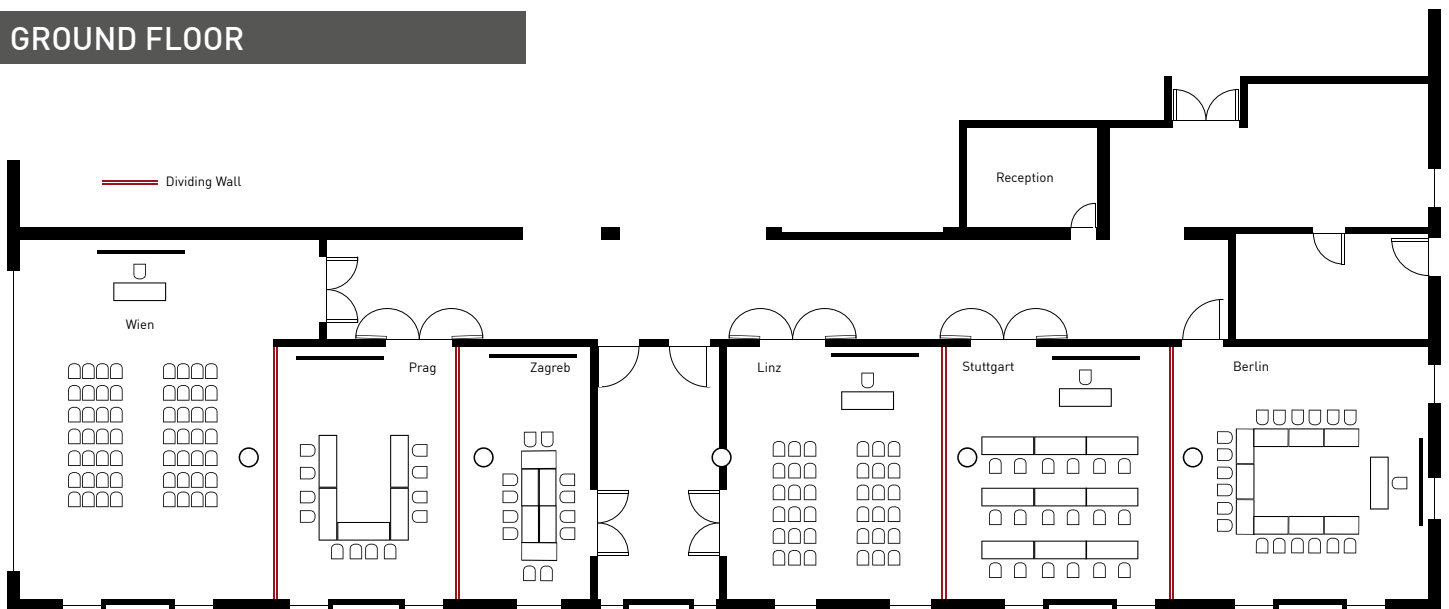

### EQUIPMENT

- Air conditioning, flatscreen TV, mini bar, safe
- Theme rooms: Gateway to the World room, Red room
- Wi-Fi internet access throughout the hotel
- 6 Seminar rooms for up to 150 people
- 6 Business suites
- WIENER KAFFEE
- crystal bar
- Restaurant FACETTE
- Wellness & fitness room with view over Hamburg
- Car park for 98 vehicles

### EQUIPMENT BUSINESS SUITE

- Meeting table for up to 8 people
- Leather couch
- Flatscreen TV
- Wi-Fi internet access
- Air conditioning
- Separated sleeping area
- Separated guest toilet
- Roomservice

## ROOMS & SEATING

ROOM	AREA in m <sup>2</sup>	LENGTH x Width in m	HEIGHT in m	BANQUET	BLOCK	RECEPTION	PARLIAMENT	THEATRE	U-SHAPE
Berlin	65	8.1×8.0	3.0	-	16	-	18	40	18
Stuttgart	60	8.1×7.5	3.0	-	16	-	18	38	16
Linz	54	8.1×6.7	3.0	-	16	-	18	40	16
Zagreb	36	8.1×4.4	3.0	-	12	-	8	12	-
Prag	48	8.1×5.8	3.0	-	16	-	18	24	12
Wien	95	11.2×8.1	3.0	-	24	50	30	56	24
Business suites	35	9.3×3.8	2.1	-	8	-	-	-	-
Berlin/Stuttgart/Linz	179	8.1×22.1	3.0	70	-	100	48	120	-
Wien/Prag/Zagreb	179	11.2×18.3	3.0	70	-	100	48	100	-
WIENER KAFFEE	60	10.0 x 5,0	3.0	-	16	-	16	30	16

## EVENT LOCATION WIENER KAFFEE

This extraordinary location, standing out with its Viennese flair, can either be rented as an exclusive event location or as a seminar room.

- Ca. 60 square metres
- Seating capacities:  
Block: 16  
Parliament: 16  
Theatre: 30  
U-Shape: 16
- Basic equipment alike the seminar rooms
- Separate entrance area
- Corner for e.g. group works
- Equipped with a bar area