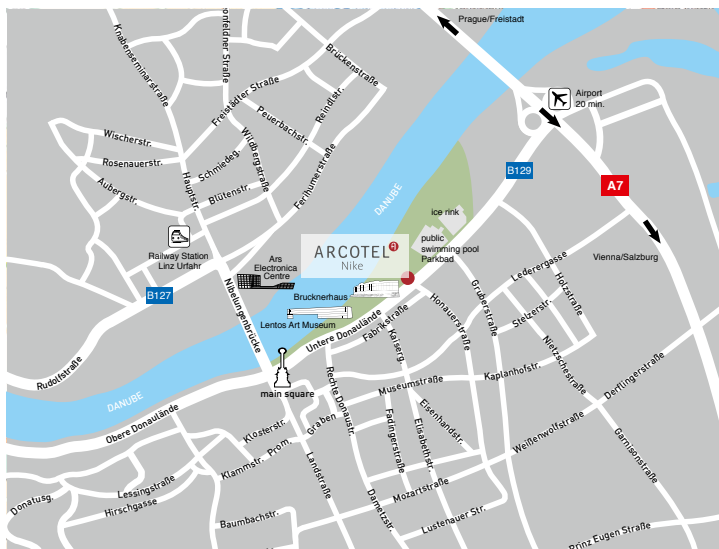

For further information, please see "Business & Conferences" on our website | arcotelhotels.com

GROUND FLOOR

MEZZANINE FLOOR

HOW TO GET TO US

ARRIVAL BY TRAIN

- > to the Linz Main Train Station
- > then take the bus line 12 (9 stops) to the "Parkbad" stop

ARRIVAL FROM THE AIRPORT

- > take the airport bus 601 to the "Hauptbahnhof Linz Busterminal" stop (find the current timetable at www.oeevv.at)
- > then take the bus line 12 (9 stops) to the "Parkbad" stop

For further information about location & arrival, scan the QR-code