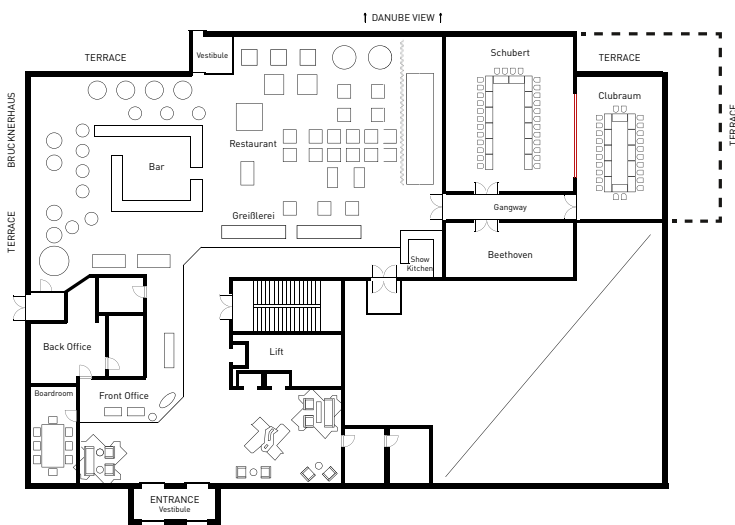

ROOMS & SEATING

ROOM	AREA in m²	HEIGHT in m	BANQUET	BLOCK	RECEPTION	PARLIAMENT	THEATRE	U-SHAPE
Boardroom	24,5	2,9	-	8	-	-	-	-
Beethoven	38	2,8	-	20	-	-	-	-
Schubert	82	2,8	60	30	100	50	80	30
Clubraum	64	2,8	40	24	70	30	60	25
Schubert/Clubraum	146	2,8	100	-	180	-	-	-
Schubert/Clubraum/dasRESTAURANT	-	2,8	180	-	-	-	-	-
Strauß	55	2,8	40	14	50	24	40	14
Mozart	55	2,8	40	16	50	24	50	16
Lehar	25	2,8	-	10	20	10	20	-
Liszt	25	2,8	-	10	20	8	20	-
Bruckner	86	2,8	50	30	80	40	80	25
Strauß/Mozart	110	2,8	65	40	120	62	90	38
Mozart/Lehar	80	2,8	50	22	70	40	60	24
Strauß/Mozart/Lehar	135	2,8	80	40	140	62	90	38
Bruckner/Strauß/Mozart	196	2,8	140	60	200	100	180	52
Bruckner/Strauß/Mozart/Lehar	221	2,8	160	60	220	100	180	52

For further information, please see "Business & Conferences" on our website | arcotelhotels.com

GROUND FLOOR