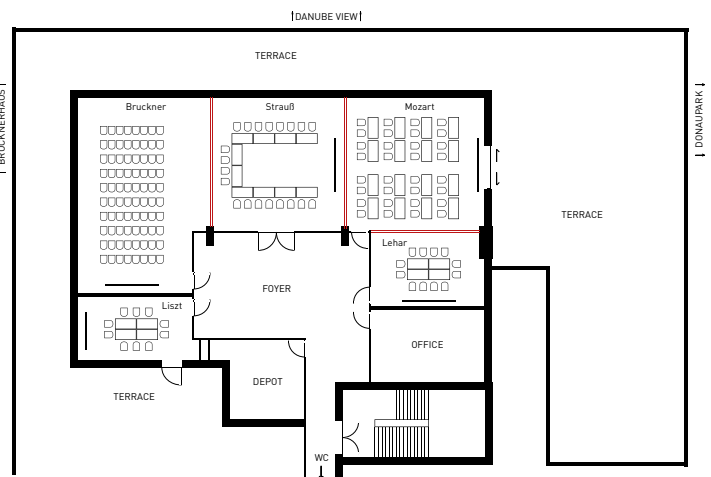

- Flatscreen TV, mainly mini bar, safe
- Theme suites: Circle Suite, Stahl Suite, Kepler Business Suite
- Wi-Fi internet access throughout the hotel
- 8 seminar rooms for up to 220 persons
- Wellness area with sauna and steam bath
- uferei Café • Restaurant • Bar
- Public parking garage
- Public ship landing stage

BASIC EQUIPMENT

- 1 Projector
- 1 Projection screen
- 1 Flip chart with pad
- 1 Pin board
- 1 Notepad plus pen per person
- 1 Presenter's kit

EQUIPMENT KEPLER (BUSINESS) SUITE

- Meeting table for up to 12 persons
- Flatscreen TV (compatible with notebook PC)
- Wi-Fi internet access
- DVD/CD player
- Couch
- Bar area with mini bar
- Espresso machine

ROOMS & SEATING

ROOM	AREA in m ²	HEIGHT in m	BANQUET	BLOCK	RECEPTION	PARLIAMENT	THEATRE	U-SHAPE
Boardroom	24,5	2,9	-	8	-	-	-	-
Beethoven	38	2,8	-	20	-	-	-	-
Schubert	82	2,8	60	30	100	50	80	30
Clubraum	64	2,8	40	24	70	30	60	25
Schubert/Clubraum	146	2,8	100	-	180	-	-	-
Schubert/Clubraum/dasRESTAURANT	-	2,8	180	-	-	-	-	-
Strauß	55	2,8	40	14	50	24	40	14
Mozart	55	2,8	40	16	50	24	50	16
Lehar	25	2,8	-	10	20	10	20	-
Liszt	25	2,8	-	10	20	8	20	-
Bruckner	86	2,8	50	30	80	40	80	25
Strauß/Mozart	110	2,8	65	40	120	62	90	38
Mozart/Lehar	80	2,8	50	22	70	40	60	24
Strauß/Mozart/Lehar	135	2,8	80	40	140	62	90	38
Bruckner/Strauß/Mozart	196	2,8	140	60	200	100	180	52
Bruckner/Strauß/Mozart/Lehar	221	2,8	160	60	220	100	180	52

For further information, please see "Business & Conferences" on our website | arcotelhotels.com

GROUND FLOOR

MEZZANINE FLOOR

HOW TO GET TO US

ARRIVAL BY TRAIN

- > to the Linz Main Train Station
- > then take the bus line 12 (9 stops) to the "Parkbad" stop